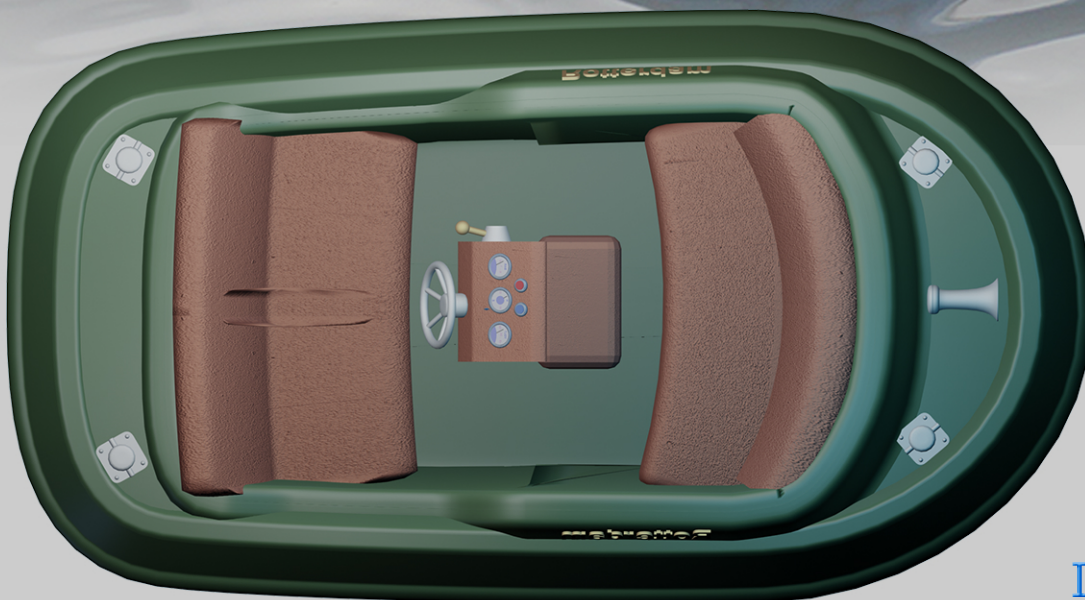

Ahoy Atlantis E4 & E8

Ahoy Atlantis E 4 kW - Electric Propellor - economic

Ahoy Atlantis E 8 kW - Electric Waterjet - impuls steering

LxWxH

380x190x110m

Netto weight: 385 kg.

Rotation molded heavy duty PE boat. The perfect boat for tender use or rentals.

Made for max 5 persons /500 kg.
Contact us for special editions.

Canvas seats

Brushless motor

Integrated accu's

Steering console / table

Charging pole for docking

Inox steering wheel & throttle

50% recycled materials used